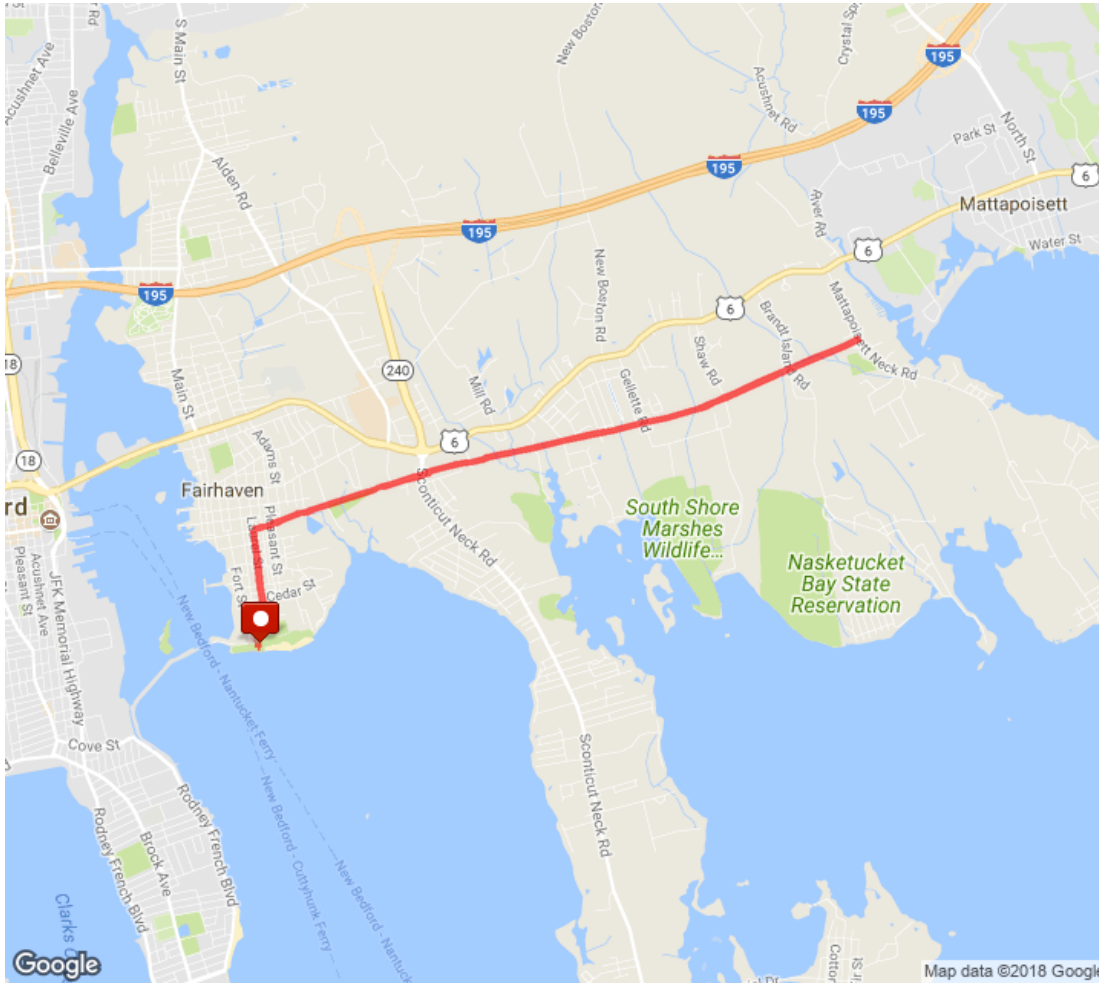

Fairhaven - Mattapoisett Bike Trails

Distance: 8.94 mi
 Elevation Gain: 197 ft
 Elevation Max: 60 ft

Notes

South Coast Bikeway Alliance Sponsored ride. Saturday, May 12th 2018 Leaves Fort Phoenix Parking Lot at 9:30 (registration opens at 9:00) Please wear a helmet

0.00 mi	Head west
0.00 mi	Turn right onto Green St
0.12 mi	Head north on Green St toward Doane St
0.16 mi	Turn left onto Doane St
0.16 mi	Head east on Doane St toward Green St
0.23 mi	Head west on Doane St toward Laurel St

0.24 mi	Turn right onto Laurel St
0.76 mi	Turn right onto Phoenix Rail-Trail
0.76 mi	Head east on Phoenix Rail-Trail toward Chestnut St
4.46 mi	Turn right onto Mattapoisett Neck Rd
4.46 mi	Head north on Mattapoisett Neck Rd toward Phoenix Rail-Trail
4.47 mi	Turn left onto Phoenix Rail-Trail
8.17 mi	Head west on Phoenix Rail-Trail toward Laurel St
8.17 mi	Turn left onto Laurel St
8.69 mi	Turn left onto Doane St
8.70 mi	Head west on Doane St toward Laurel St
8.76 mi	Head east on Doane St toward Green St
8.77 mi	Turn right onto Green St
8.81 mi	Head south on Green St toward Beacon St
8.92 mi	Turn left
8.93 mi	Destination