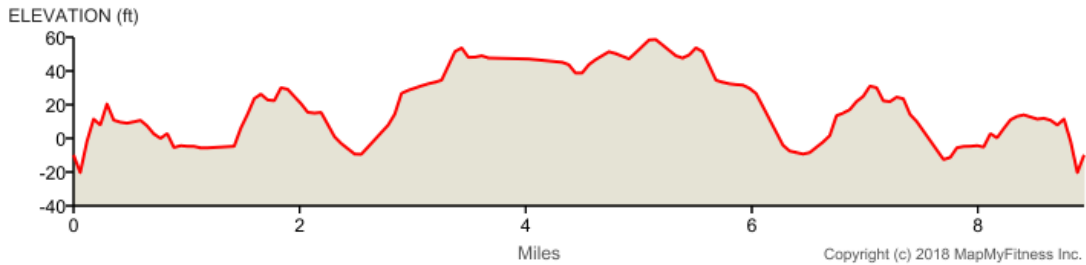

Fairhaven - Mattapoisett Bike Trails

Distance: 8.94 mi
 Elevation Gain: 197 ft
 Elevation Max: 60 ft

Notes

South Coast Bikeway Alliance Sponsored ride. Saturday, May 12th 2018 Leaves Fort Phoenix Parking Lot at 9:30 (registration opens at 9:00) Please wear a helmet

0.00 mi	Head west
0.00 mi	Turn right onto Green St
0.12 mi	Head north on Green St toward Doane St
0.16 mi	Turn left onto Doane St
0.16 mi	Head east on Doane St toward Green St
0.23 mi	Head west on Doane St toward Laurel St