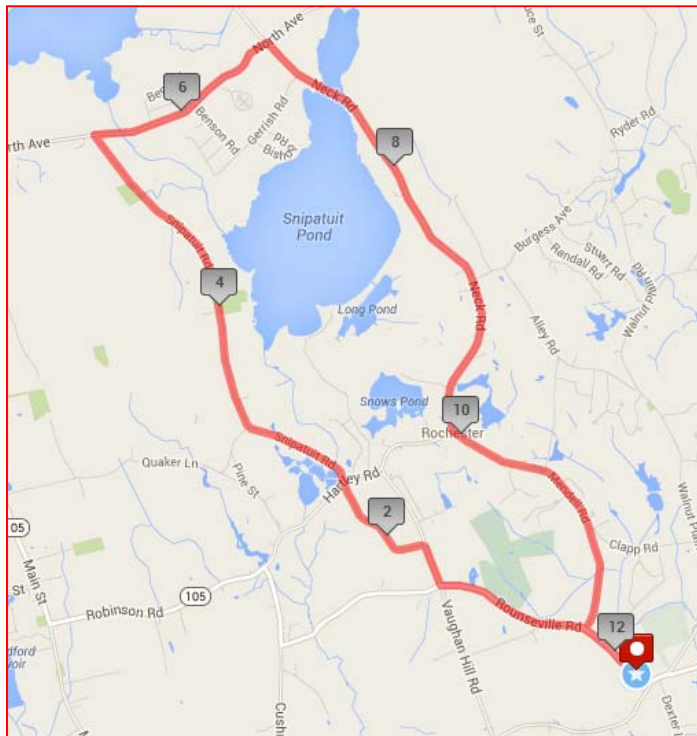

### RIDE 3: Mattapoisett/Rochester Ride

HOST: Friends of the Marion and Mattapoisett Bike Paths

#### START AT PLUMB CORNER

(565 Rounseville Rd – Rochester)

North on Route 105

Right on Vaughn Hill Road at top of hill

Left at bottom of hill onto Snipatuit Road

Right on North Avenue

Right on Neck Road

Left on Mendall Road

Left on 1Route 105

Right into Parking Lot

END OF SHORT RIDE (12.2 Miles)