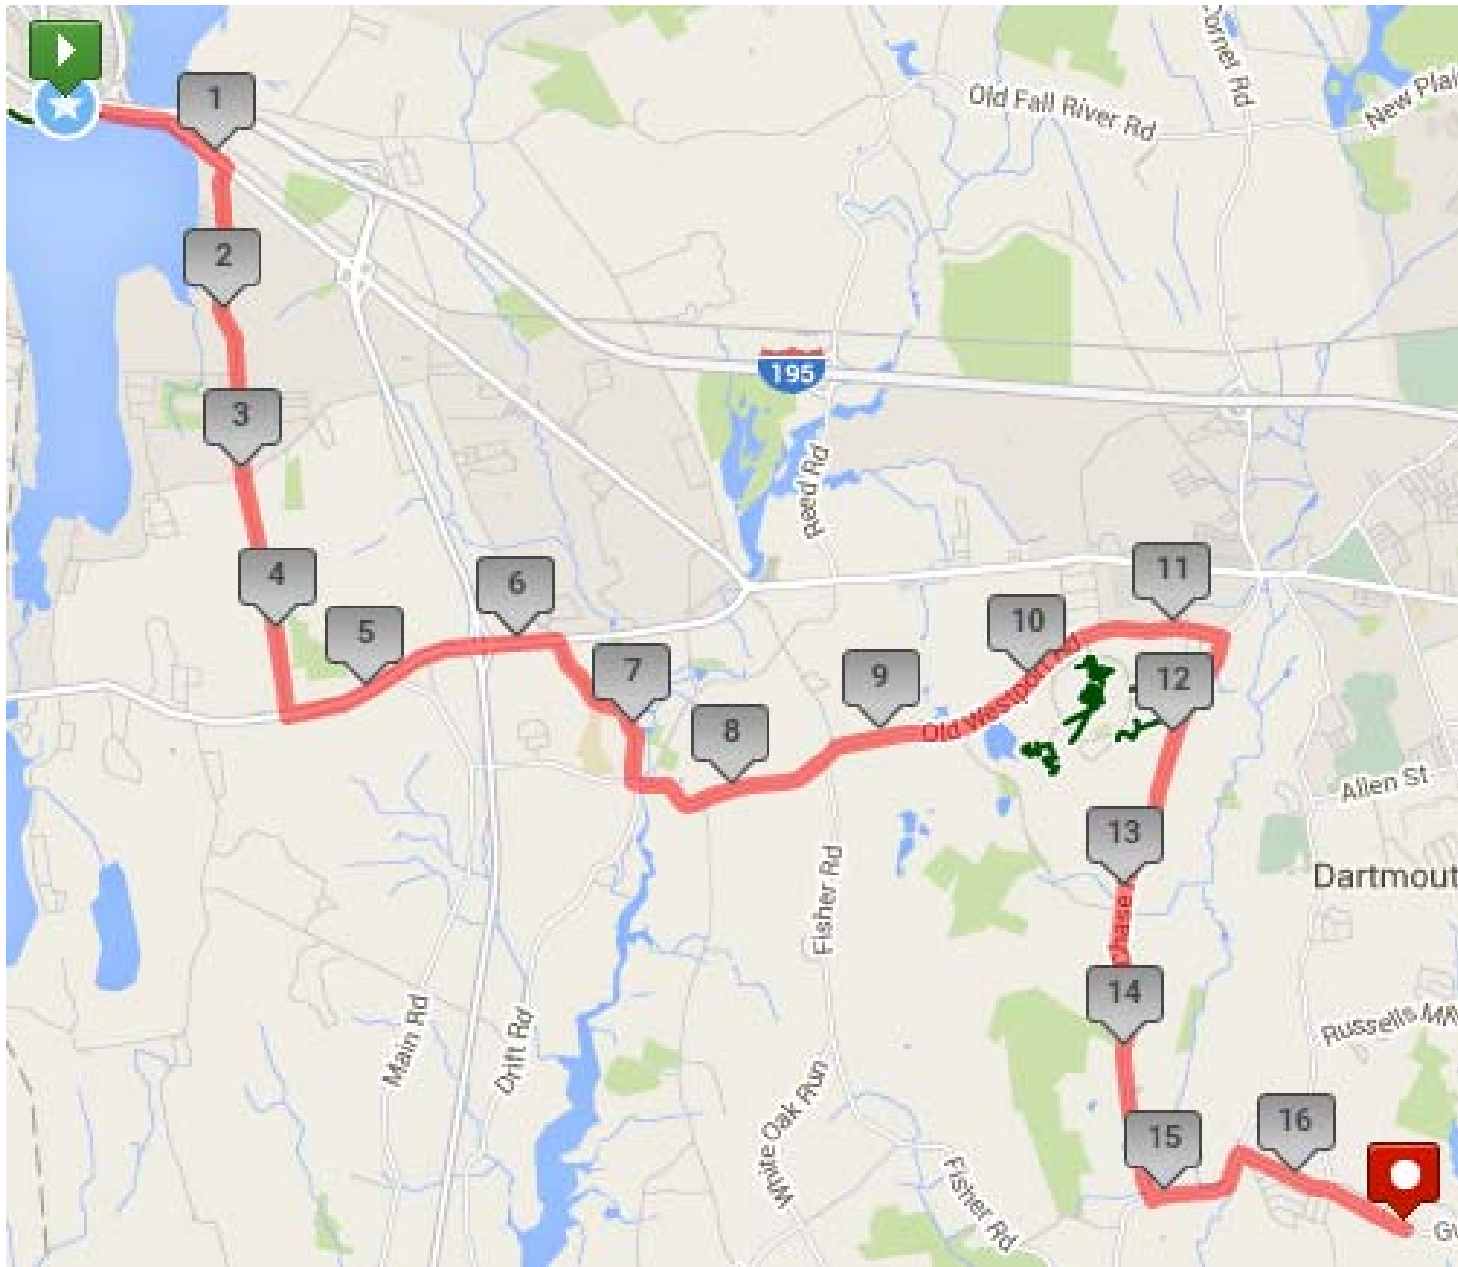

SCBA Summer Challenge Ride (from the west)

Start at the Meditech Parking Lot, Martine Street, Fall River

Head east on US-6E/ Martine St, continue to follow US-E6

Turn right onto Sanford Rd. Head south on Sanford Rd to end

Turn left onto MA-177E

Turn right onto Gifford Rd heading SE

Head east onto Old County Rd past town landing

Continue on Old Westport Rd going past UMASS to end

Turn right onto Chase Rd. heading south

Turn left onto Russell Mills Rd heading east

Turn right onto Gulf Rd W.

YMCA will be on the right