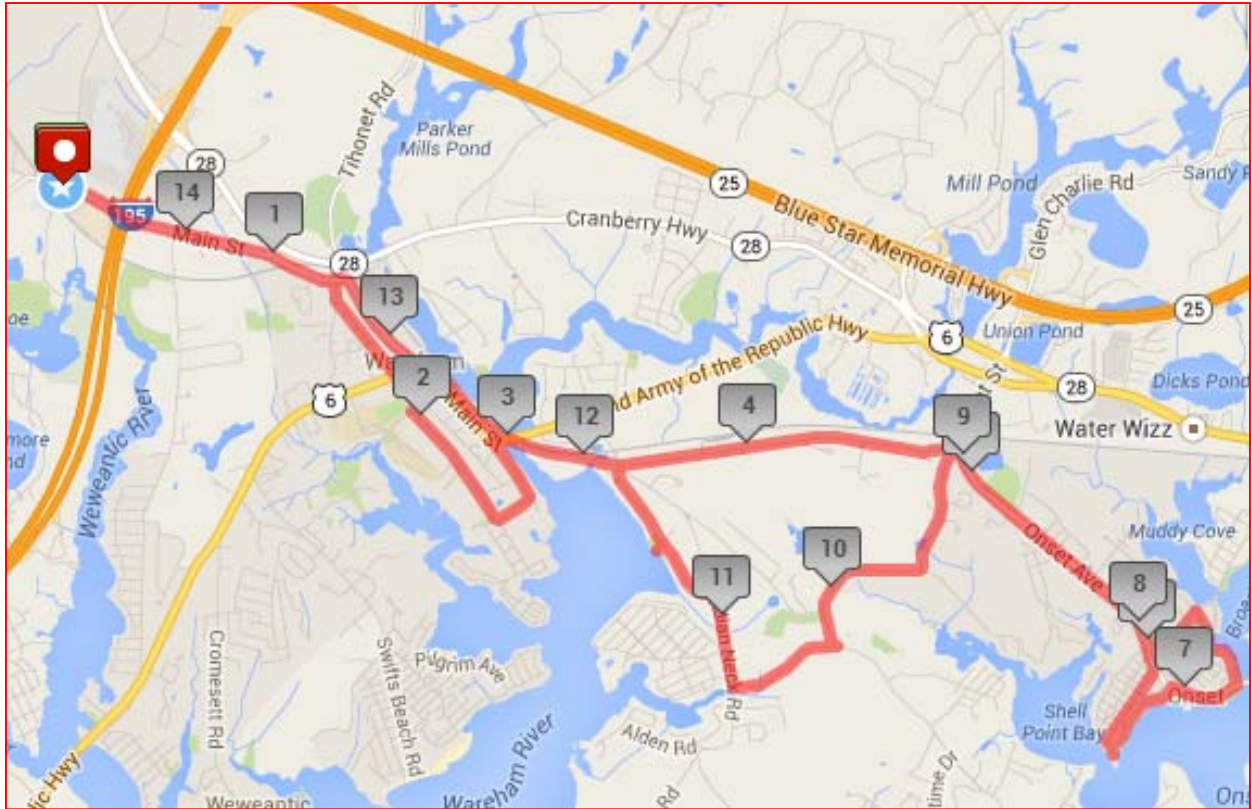

## RIDE 2: WAREHAM LOOP RIDE

Host: Friends of Wareham Community Pathway

**Start: John W. Decas Elementary, 760 Main Road, Wareham, MA**

Turn right onto Station St	0.03 mi	Turn right to stay on East Blvd	7.48 mi
Turn right onto Main St	0.06 mi	Turn left onto Whittemore Ave	7.5 mi
Turn right onto Tremont Rd	0.98 mi	Turn left onto E Central Ave	7.63 mi
Slight right onto Gibbs Ave	1.25 mi	Turn right onto 10th St	7.84 mi
Slight left onto High St	1.34 mi	Turn right onto Onset Ave	7.92 mi
Turn right onto Kennedy Ln	1.89 mi	Turn left onto Minot Ave	9.04 mi
Turn left onto Church Ave	1.95 mi	Turn left onto Great Neck Rd	9.06 mi
Left onto Warr Ave	2.51 mi	Sharp right onto Crooked River Rd	10.24 mi
Slight left onto Main St	2.67 mi	Turn right onto Indian Neck Rd	10.71 mi
Turn right onto/Sandwich Rd	2.94 mi	Turn left onto Oak St	11.11 mi
Slight right onto Narrows Rd	3.01 mi	REST/REGROUP at Tempest Knob ramp	11.44 mi
Turn right onto Onset Ave	4.86 mi	Turn left onto Oak St	11.47 mi
Turn right onto W Central Ave	6.09 mi	Turn left onto Narrows Rd	11.86 mi
Turn left onto South Blvd	6.45 mi	Slight left onto US-6 W	12.31 mi
WATER/REGROUP at Shell Point	6.53 mi	Turn right onto Main St	12.74 mi
Turn right onto South Blvd	6.58 mi	Turn left to stay on Main St	13.64 mi
Turn right onto Onset Ave	6.95 mi	Turn left onto Station St	14.56 mi
Turn left onto East Blvd	7.23 mi	<b>Destination</b>	<b>14.63 mi</b>