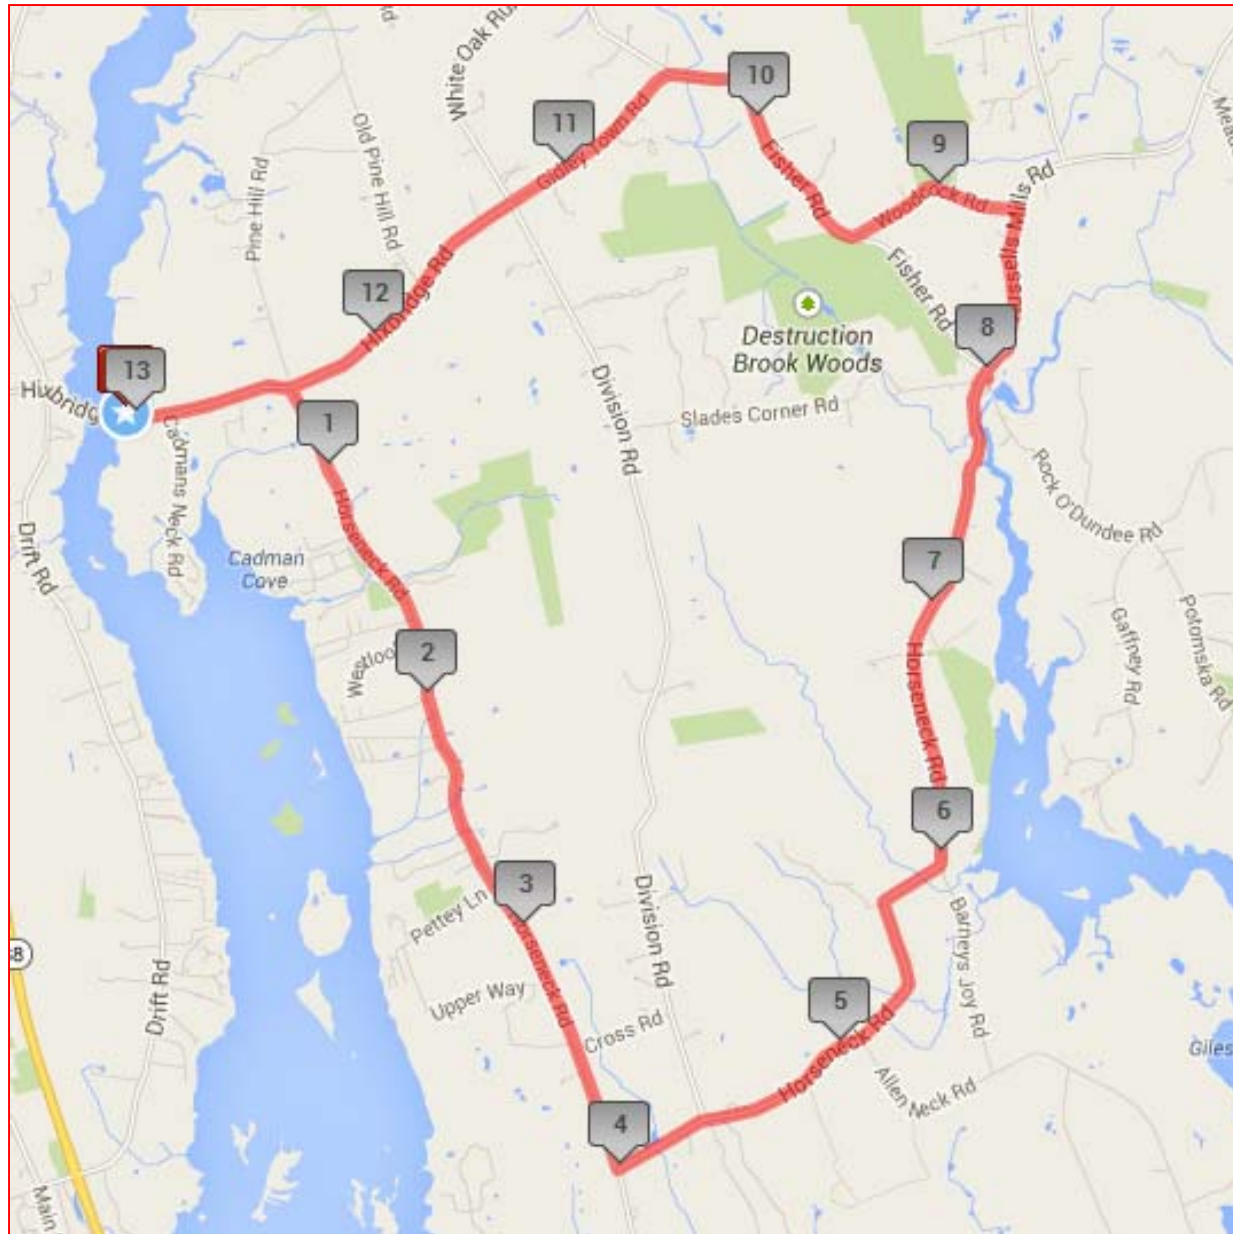

RIDE 1: WESTPORT WATERSHED RIDE

HOST: Buzzards bay Coalition

Turn right onto Hixbridge Rd 0.1 mi
 Turn right onto Horseneck Rd 0.7 mi
 Turn left to stay on Horseneck Rd 4.0 mi
 Turn left to stay on Horseneck Rd 6.0 mi
 Continue onto Russels Mills Rd 7.9 mi
 Turn left onto Slades Corner Rd 8.0 mi
 Turn right 8.0 mi
 Turn left onto Slades Corner Rd 8.0 mi

Turn left onto Russels Mills Rd 8.1 mi
 Turn left onto Woodcock Rd 8.7 mi
 Continue onto Fisher Rd 9.4 mi
 Turn left onto Gidley Town Rd 10.5 mi
 Continue onto Hixbridge Rd 11.2 mi
 END at Hix Bridge 13.0 mi