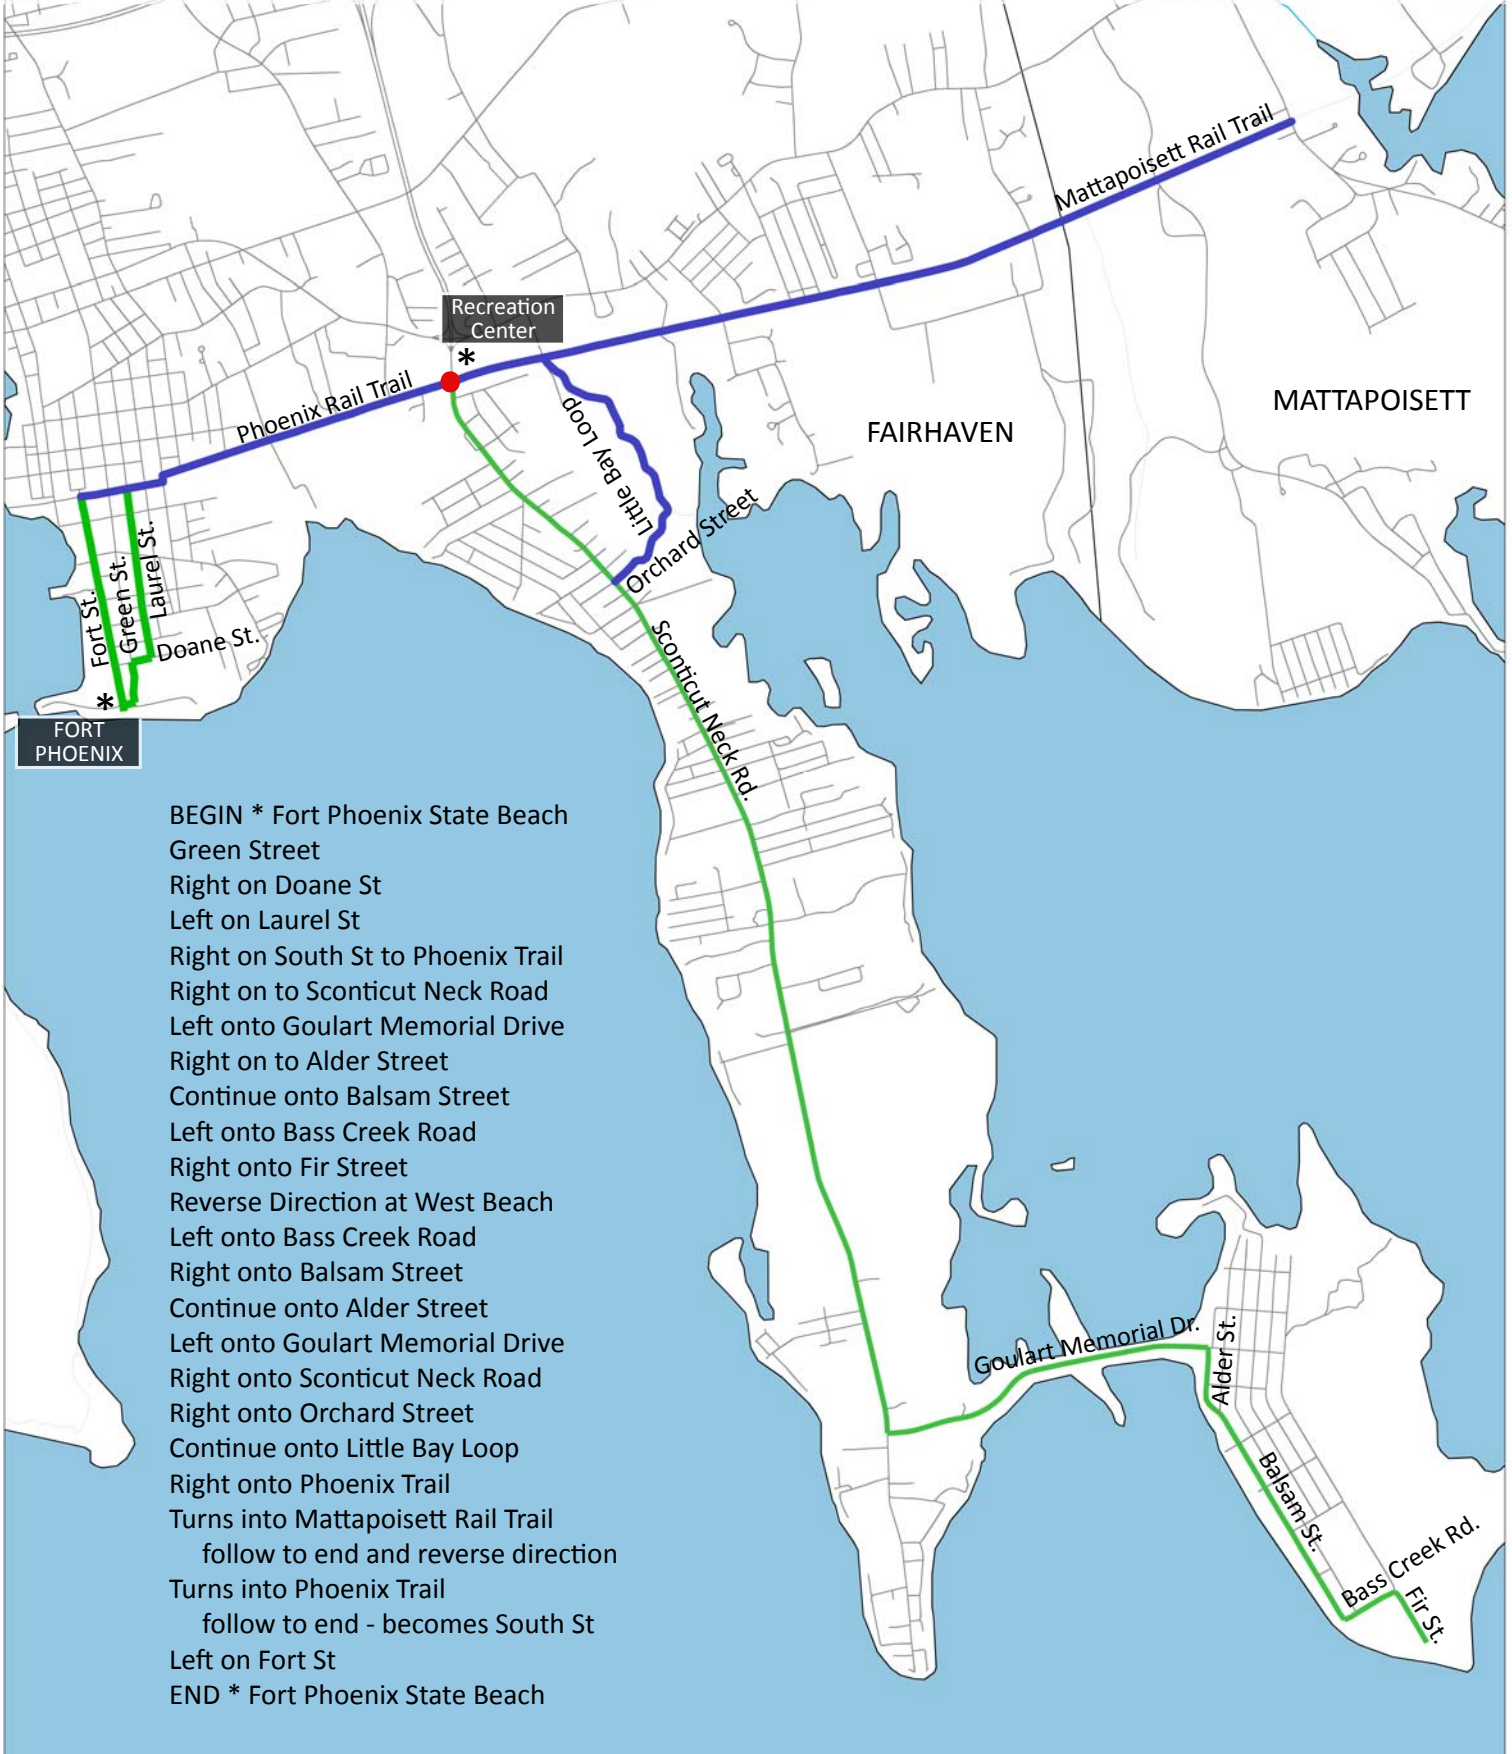

Intermediate Route (20.4 miles)

Legend

Town Lines

Off Road Bike Path

On Road Bike Route

Please use extra caution at the locations highlighted in red

BEGIN * Fort Phoenix State Beach
Green Street
Right on Doane St
Left on Laurel St
Right on South St to Phoenix Trail
Right on to Sconticut Neck Road
Left onto Goulart Memorial Drive
Right on to Alder Street
Continue onto Balsam Street
Left onto Bass Creek Road
Right onto Fir Street
Reverse Direction at West Beach
Left onto Bass Creek Road
Right onto Balsam Street
Continue onto Alder Street
Left onto Goulart Memorial Drive
Right onto Sconticut Neck Road
Right onto Orchard Street
Continue onto Little Bay Loop
Right onto Phoenix Trail
Turns into Mattapoisett Rail Trail
follow to end and reverse direction
Turns into Phoenix Trail
follow to end - becomes South St
Left on Fort St
END * Fort Phoenix State Beach