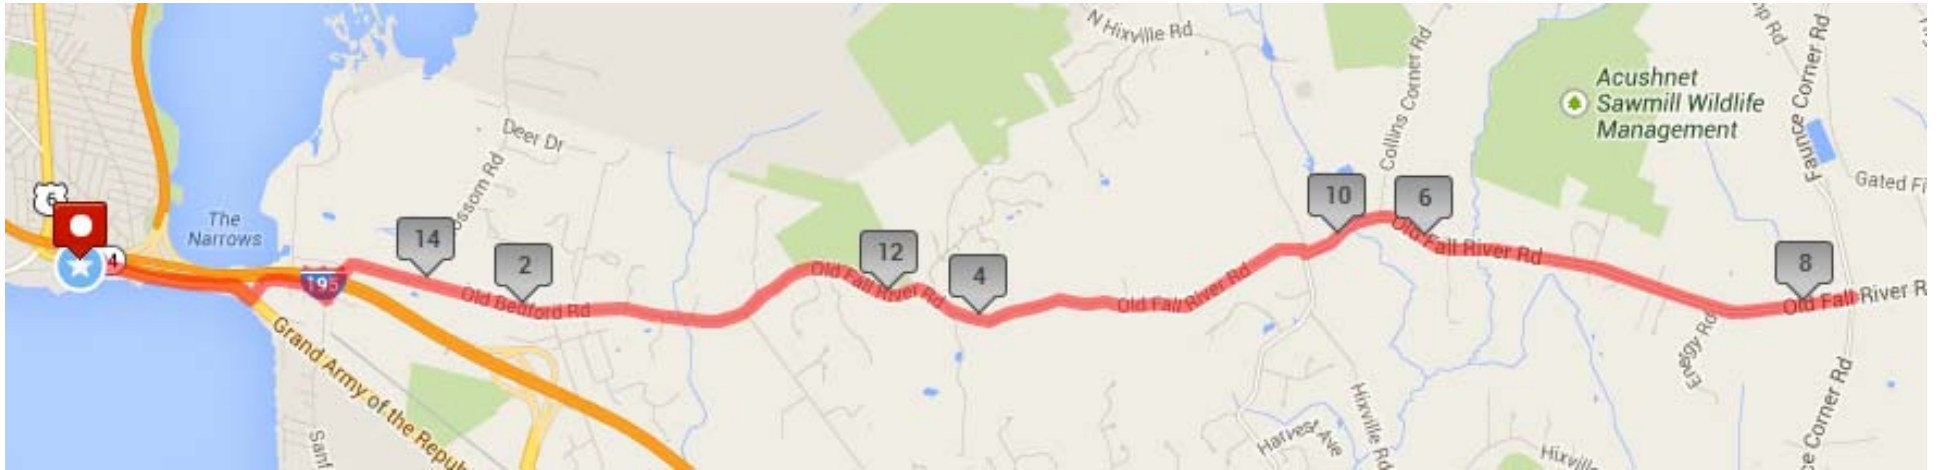

RIDE 4: Fall River – Dartmouth Ride

HOST: Bike Fall River

START AT the Parking Lot Across the Street from the Advanced Technology and Manufacturing Center

(Martine Street – Fall River)

Turn right onto Martine St	0.00 mi	Turn right to stay on Old Fall River Rd	10.15 mi
Turn left onto Old Bedford Rd	0.73 mi	Turn left to stay on Old Fall River Rd	10.17 mi
Turn left to stay on Old Bedford Rd	1.10 mi	Continue onto Old Bedford Rd	12.67 mi
Continue onto Old Fall River Rd	2.92 mi	Turn right to stay on Old Bedford Rd	14.49 mi
Turn right to stay on Old Fall River Rd	5.42 mi	Turn right onto US-6 W	14.85 mi
Turn left to stay on Old Fall River Rd	5.44 mi	Turn left into the ATMC Driveway	15.51 mi
Turn around at Fauce Corner Road	7.80 mi	Destination	15.59 mi
Continue onto Old Fall River Rd	7.80 mi		